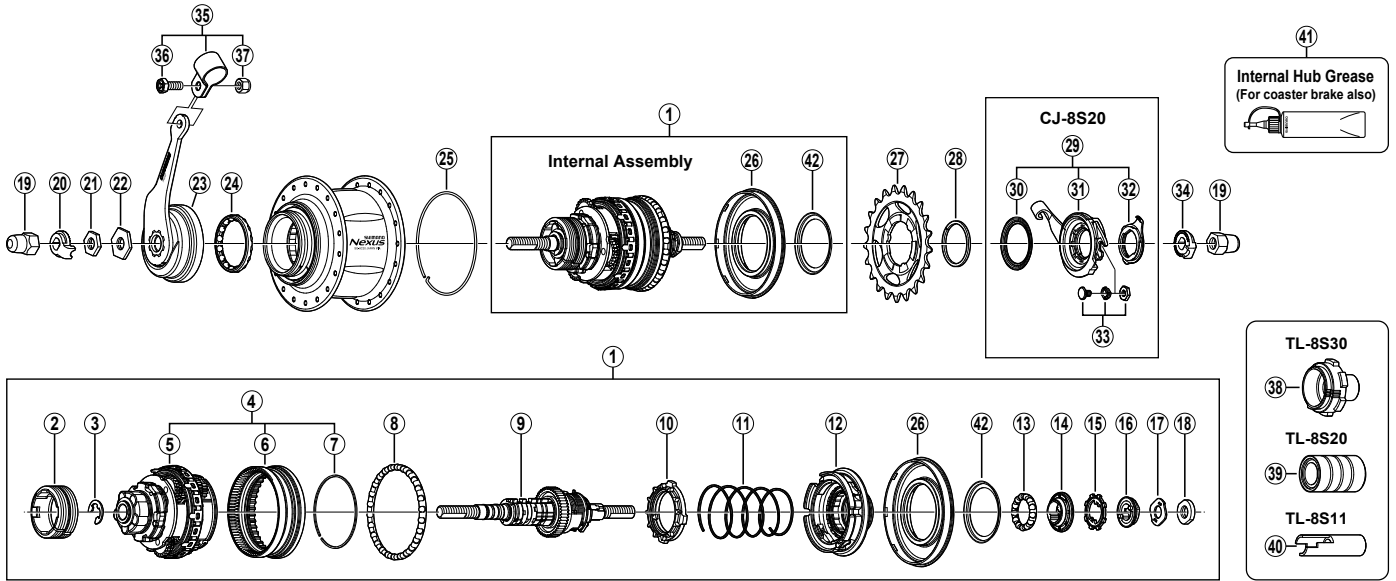

NEXUS 8-SPEED HUB w/Coaster Brake

SG-8C20 Inter-8 Hub

ITEM NO.	SHIMANO CODE NO.	DESCRIPTION
* 1	Y-35P 98100	Internal Assembly (Axle Length 184 mm)
2	Y-35P 98020	Brake Shoe Unit
3	Y-33Y 19000	Stop Ring (φ 9.6 mm)
4	Y-35P 98030	Ring Gear Unit
5	Y-35P 98040	Carrier Unit
* 6	Y-35P 11000	Ring Gear 1
7	Y-34R 80000	Ring Gear 1 Stop Ring
8	Y-34R 98030	Ball Retainer O (3/16" x 26)
9	Y-35P 98050	Hub Axle Unit (Axle Length 184 mm)
10	Y-35P 98060	Clutch Unit
11	Y-34R 21000	Return Spring A
12	Y-35P 98070	Driver Unit
13	Y-34R 98070	Ball Retainer P (3/16" x 13)
14	Y-34R 98080	Right Hand Cone w/Seal
15	Y-34R 12000	Driver Plate
16	Y-34R 98090	Lock Washer
17	Y-34R 09000	Stop Washer
18	Y-33Z 07020	Right Hand Lock Nut (3.4 mm)
19	Y-314 14010	Cap Nut (3/8")
20	Y-33M 39510	Non-turn Washer 5L (Brown)
	Y-33M 39610	Non-turn Washer 6L (White)
	Y-33M 39710	Non-turn Washer 7L (Gray)
21	Y-35P 28000	Left Hand Lock Nut (3 mm)
22	Y-35P 22000	Stop Nut
23	Y-35P 98080	Brake Arm Unit
24	Y-330 98110	Ball Retainer B (3/16" x 16)
25	Y-35J 11100	Hub Shell Slide Spring
26	Y-34R 98110	Right Hand Dust Cap A w/Seal
27	Y-322 03220	Sprocket Wheel 16T (Silver)
	Y-322 03420	Sprocket Wheel 18T (Silver)
	Y-322 03520	Sprocket Wheel 19T (Silver)
	Y-322 03620	Sprocket Wheel 20T (Silver)
	Y-330 60000	Sprocket Wheel 21T (Silver)
	Y-330 60100	Sprocket Wheel 22T (Silver)
28	Y-321 20100	Snap Ring C
29	Y-74Y 98120	CJ-8S20 Cassette Joint Unit
30	Y-74Y 18000	Driver Cap
31	Y-74Y 98130	CJ-8S20 Cassette Joint
32	Y-33Z 98020	Cassette Joint Fixing Ring
33	Y-74Y 98030	Inner Cable Fixing Bolt Unit
34	Y-33Z 20500	Non-turn Washer 5R (Yellow)
	Y-33M 39600	Non-turn Washer 6R (Silver)
	Y-33M 39700	Non-turn Washer 7R (Black)
35	Y-33F 98090	Brake Arm Clip Unit (5/8")
	Y-33F 98100	Brake Arm Clip Unit (3/4")
36	Y-75M 06000	Clip Screw (M6 x 16)
37	Y-317 27200	Clip Nut
38	Y-708 00300	TL-8S30 Carrier Unit Tool
39	Y-708 00200	TL-8S20 Right Hand Cone Installation Tool
40	Y-708 00600	TL-8S11 Right Hand Cone Removal Tool
41	Y-041 20800	Internal Hub Grease (Net. 100g)
* 42	Y-34R 0E000	Right Hand Dust Cap B